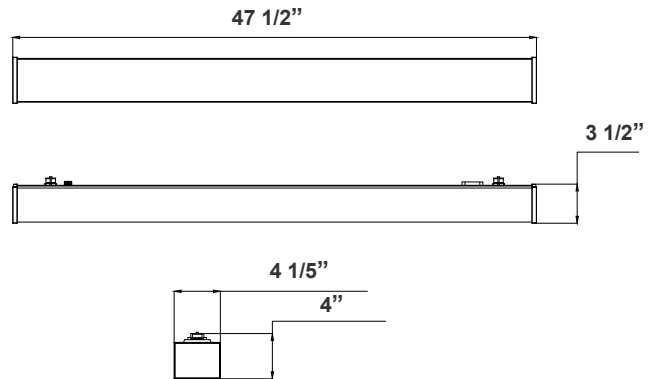

SCX4 SERIES Commercial Lighting

SCX4-IP66-SUR-4FT-40-80W-MCTP
POWER & CCT- ADJUSTABLE LINEAR LIGHT, Surface Mounted
MCTP Multi Color Temperature & Multi Power/Wattage (Selectable)

WESTGATE
THE FUTURE IS HERE...AND IT'S QUITE BRIGHT!

Customer Name: _____

Project Name: _____

Note: _____

Type: _____

4 1/5" (D) x 47 1/2" (W) x 3 1/2" (H)

The SCX series offers the best and the most comprehensive selection for linear lighting. The unique and modern look providing a impressive illumination for the occupants. Ideal for, retail locations, offices, lobbies, conference rooms, reception areas, hallways, educational facilities, hotels, and restaurants. **FEATURES:** Superior Architectural Look Energy-efficient: Low Wattage Consumption & High Lumen Output Easier Wire Management, Multi Color Temperature (Selectable Switch on the Fixture)

Technical Specifications

Electrical:

- Voltage: 120-277VAC 50/60Hz
- Wattage: 40W/60W/80W
- Power Factor: >0.95
- LPW: 105
- Total Harmonic Distortion: ≤ 19 %

Mechanical:

- 6FT. Lead 18/5 AWG SJTW on One Side
- 1FT. Lead 18/5 AWG SJTW on The Other Side For Daisy Chaining. The Cord Can be Tucked in If Not Needed, Weatherproof 1/2" NPT Plug Provided to Cover The Hub.
- All Wires Are Capped
- Two Steel Compression Connectors Provided.
- Surface Mounting Brackets with Screws & Anchors Included
- Low Profile Modern Design
- Aluminum Housing With Sandy White Finish
- Mounting Options: Surface
- IP Rating: IP66 Wet Location Only
- Operating Temperature: -22°F to +104°F
- 5-Year Warranty

Sample Ordering

Model IP Rating Type Size Wattage Color Temp

SCX4 - IP66 - SUR - 4FT - 40 - 80W - MCTP

Other Model: SCX4-IP66-SUS-8FT-80-160W-MCTP

Side View

Front View

Back View