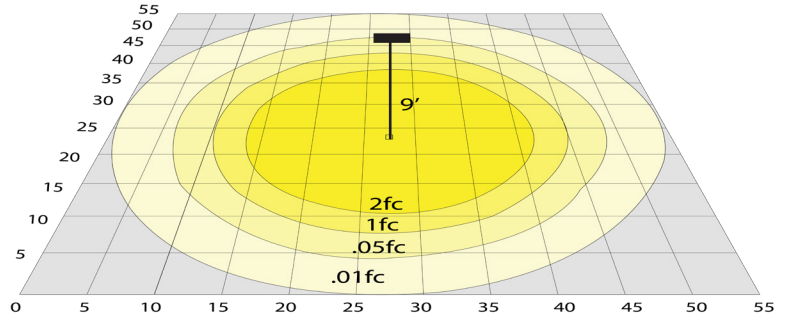

Lighting:

- MCTP: Multi Color Temperature and Power (Selectable Switch On Fixture)
- Dimmable: 0~10V Dimming
- Total Lumens: 8400LM Max.
- Color Temperatures: 3500K/4000K/5000K
- Multi-CCT(Selectable Switch Inside Fixture)
- Color Rendering Index: CRI ≥ 80
- 50,000 Hours Rated Life
- Beam Angle: 105°(H) x 103.7°(V)

Phone: (877) 805-2252 | Fax: (877) 805-2252
www.westgatemfg.com |

WG-01172023

Photometrics: SCX4-IP66-SUR-4FT-40-80W-MCTP

BUD Rating: B2-U3-G1

40W, 4000K Area 55'x 55' Mounting Height: 9'

Other Views:

Side View