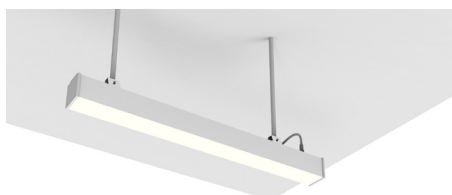

Other Model: SCX4-IP66-SUS-8FT-80-160W-MCTP

Side View