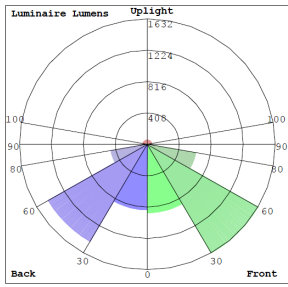

Lighting:

- MCTP: Multi Color Temperature and Power (Selectable Switch On Fixture)
- Dimmable: 0~10V Dimming
- Total Lumens: 8400LM Max.
- Color Temperatures: 3500K/4000K/5000K
- Multi-CCT(Selectable Switch Inside Fixture)
- Color Rendering Index: CRI ≥ 80
- 50,000 Hours Rated Life
- Beam Angle: 105°(H) x 103.7°(V)

Phone: (877) 805-2252 | Fax: (877) 805-2252
www.westgatemfg.com |

WG-01172023

Photometrics: SCX4-IP66-SUR-4FT-40-80W-MCTP

BUD Rating: B2-U3-G1

40W, 4000K Area 55'x 55' Mounting Height: 9'

Other Views:

Side View

Bottom View

Steel Connectors

1FT. Lead + Cap

6FT. Lead

Performance Table: SCX4-IP66-SUR-4FT-40-80W-MCTP

MODEL NO.	Wattage	Voltage	Lumens	Color Temp.	BUG Rating	LPW
SCX4-IP66-SUR-4FT-40-80W-MCTP	40W 60W 80W	120~277V	4200LM 6300LM 8400LM	3500K 4000K 5000K	B2-U3-G1	105