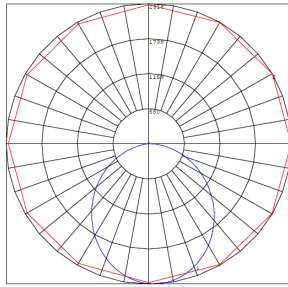

Lighting:

- MCTP: Multi Color Temperature and Power (Selectable Switch On Fixture)
- Dimmable: 0~10V Dimming
- Total Lumens: 8400LM Max.
- Color Temperatures: 3500K/4000K/5000K
- Multi-CCT(Selectable Switch Inside Fixture)
- Color Rendering Index: CRI ≥ 80
- 50,000 Hours Rated Life
- Beam Angle: 105°(H) x 103.7°(V)

Phone: (877) 805-2252 | Fax: (877) 805-2252
www.westgatemfg.com |

WG-01172023

Photometrics: SCX4-IP66-SUR-4FT-40-80W-MCTP

BUD Rating: B2-U3-G1

40W, 4000K Area 55'x 55' Mounting Height: 9'

Other Views:

Side View