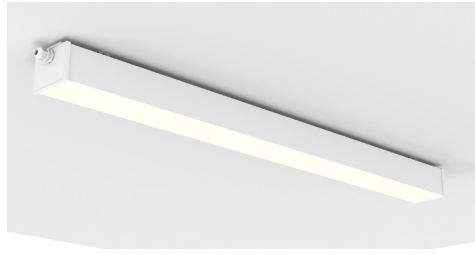

Phone: (877) 805-2252 | Fax: (877) 805-2252
www.westgatemfg.com |

WG-01172023

Photometrics: SCX4-IP66-SUR-4FT-40-80W-MCTP

BUD Rating: B2-U3-G1

40W, 4000K Area 55'x 55' Mounting Height: 9'

Other Views:

Side View